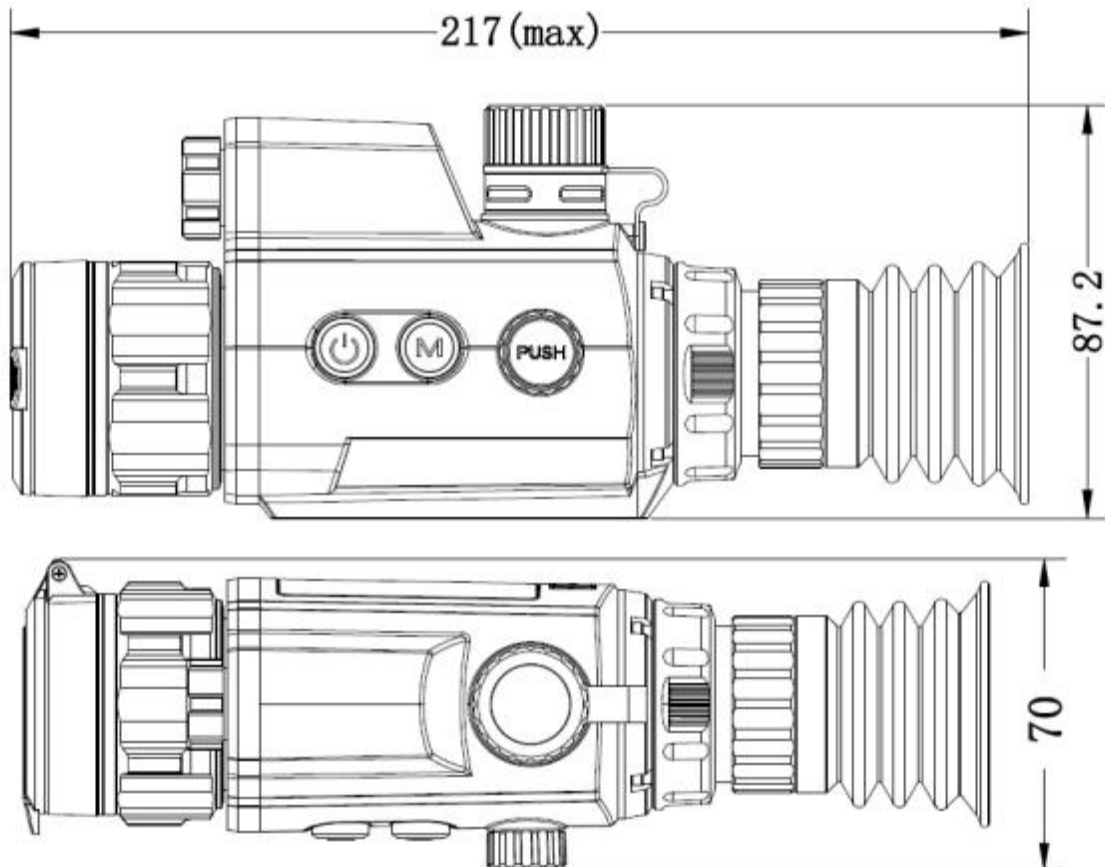

Dimension

Accessories

Optional Accessories