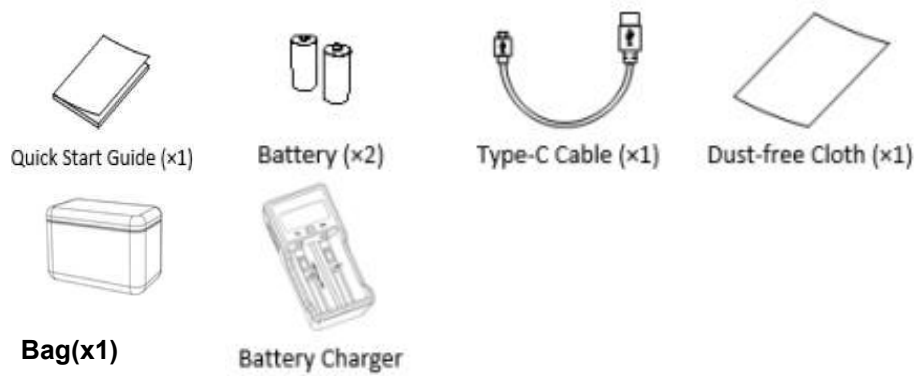

Accessories